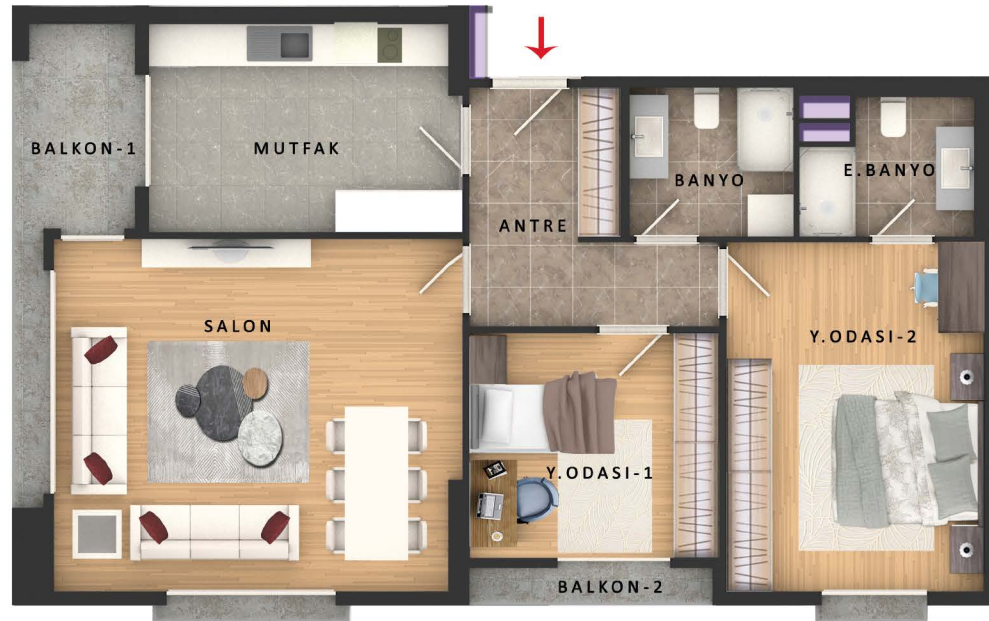

PLANNED AND SPACIOUS APARTMENT TYPES

Ahteran is designed completely for you and your family with its wide and convenient 2+1, 3+1, 4+1 apartment plans. You will find the peace you are looking for right next to you in Ahteran.

2 + 1 FLAT

LIVING ROOM	: 26.29 SQM
KITCHEN	: 12.12 SQM
ENTREE	: 8.08 SQM
CORRIDOR	: 2.46 SQM
BEDROOM - 1	: 15.03 SQM
BEDROOM - 2	: 21.30 SQM
BATHROOM	: 5.25 SQM
PARENT BATHROOM	: 5.00 SQM
BALCONY	: 8.91 SQM

NET : 104.45 SQM GROSS : 143.86 SQM

LOCATION

A1 BLOCK	D1 BLOCK
A3 BLOCK	D2 BLOCK
B1 BLOCK	E1 BLOCK
B2 BLOCK	E3 BLOCK
C1 BLOCK	G1 BLOCK
C2 BLOCK	G2 BLOCK

**PLEASANT
FAMILY LIFE**

2 + 1 FLAT

LIVING ROOM	: 29.06 SQM	BEDROOM - 2	: 18.23 SQM
KITCHEN	: 13.06 SQM	BATHROOM	: 4.95 SQM
ENTREE	: 4.51 SQM	PARENT BATHROOM	: 4.38 SQM
CORRIDOR	: 4.28 SQM	BALCONY - 1	: 6.48 SQM
BEDROOM - 1	: 11.52 SQM	BALCONY - 2	: 2.02 SQM

NET : 98.49 SQM GROSS : 132.88 SQM

LOCATION

F1 BLOCK
F2 BLOCK
H1 BLOCK
H2 BLOCK

PRESTIGIOUS FAMILY LIFE

3 + 1 FLAT

LIVING ROOM	: 30.95 SQM
KITCHEN	: 15.06 SQM
ENTREE	: 6.95 SQM
CORRIDOR	: 4.72 SQM
BEDROOM - 1	: 13.20 SQM
BEDROOM - 2	: 13.29 SQM
BEDROOM - 3	: 15.30 SQM
BALCONY - 1	: 5.22 SQM
BALCONY - 2	: 4.14 SQM
BATHROOM	: 10.10 SQM
PARENT BATHROOM	: 4.89 SQM